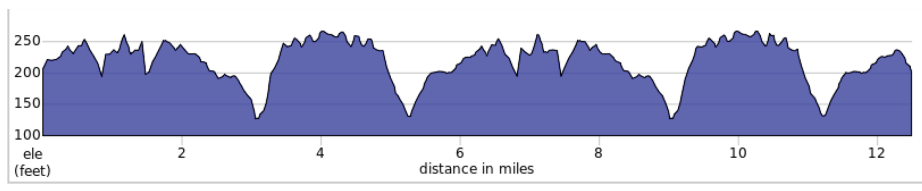

Lake Montclair TRIATHLON

This is a TWO loop bike course utilizing two lanes on the same side of the road. **DO NOT CROSS** the orange cones! The entire bike course is on Waterway Drive on the lake side and is closed to vehicle traffic.

Orange Cone Line