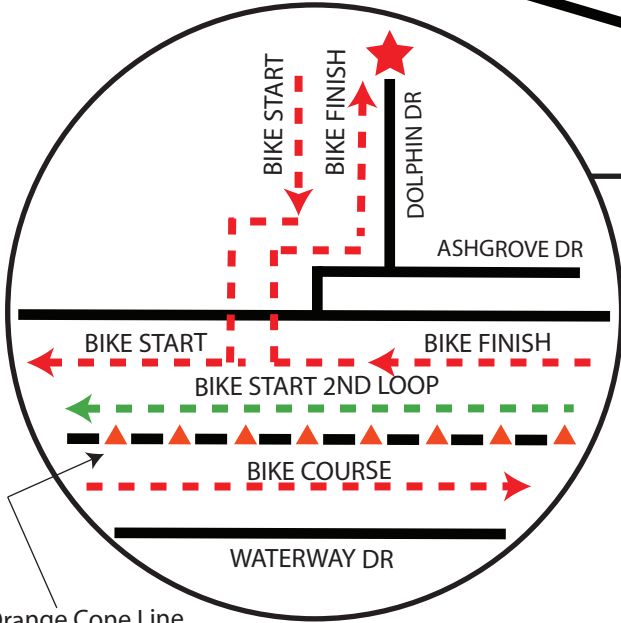

Lake Montclair TRIATHLON

This is a TWO loop bike course utilizing two lanes on the same side of the road. **DO NOT CROSS** the orange cones! The entire bike course is on Waterway Drive on the lake side and is closed to vehicle traffic.

Orange Cone Line