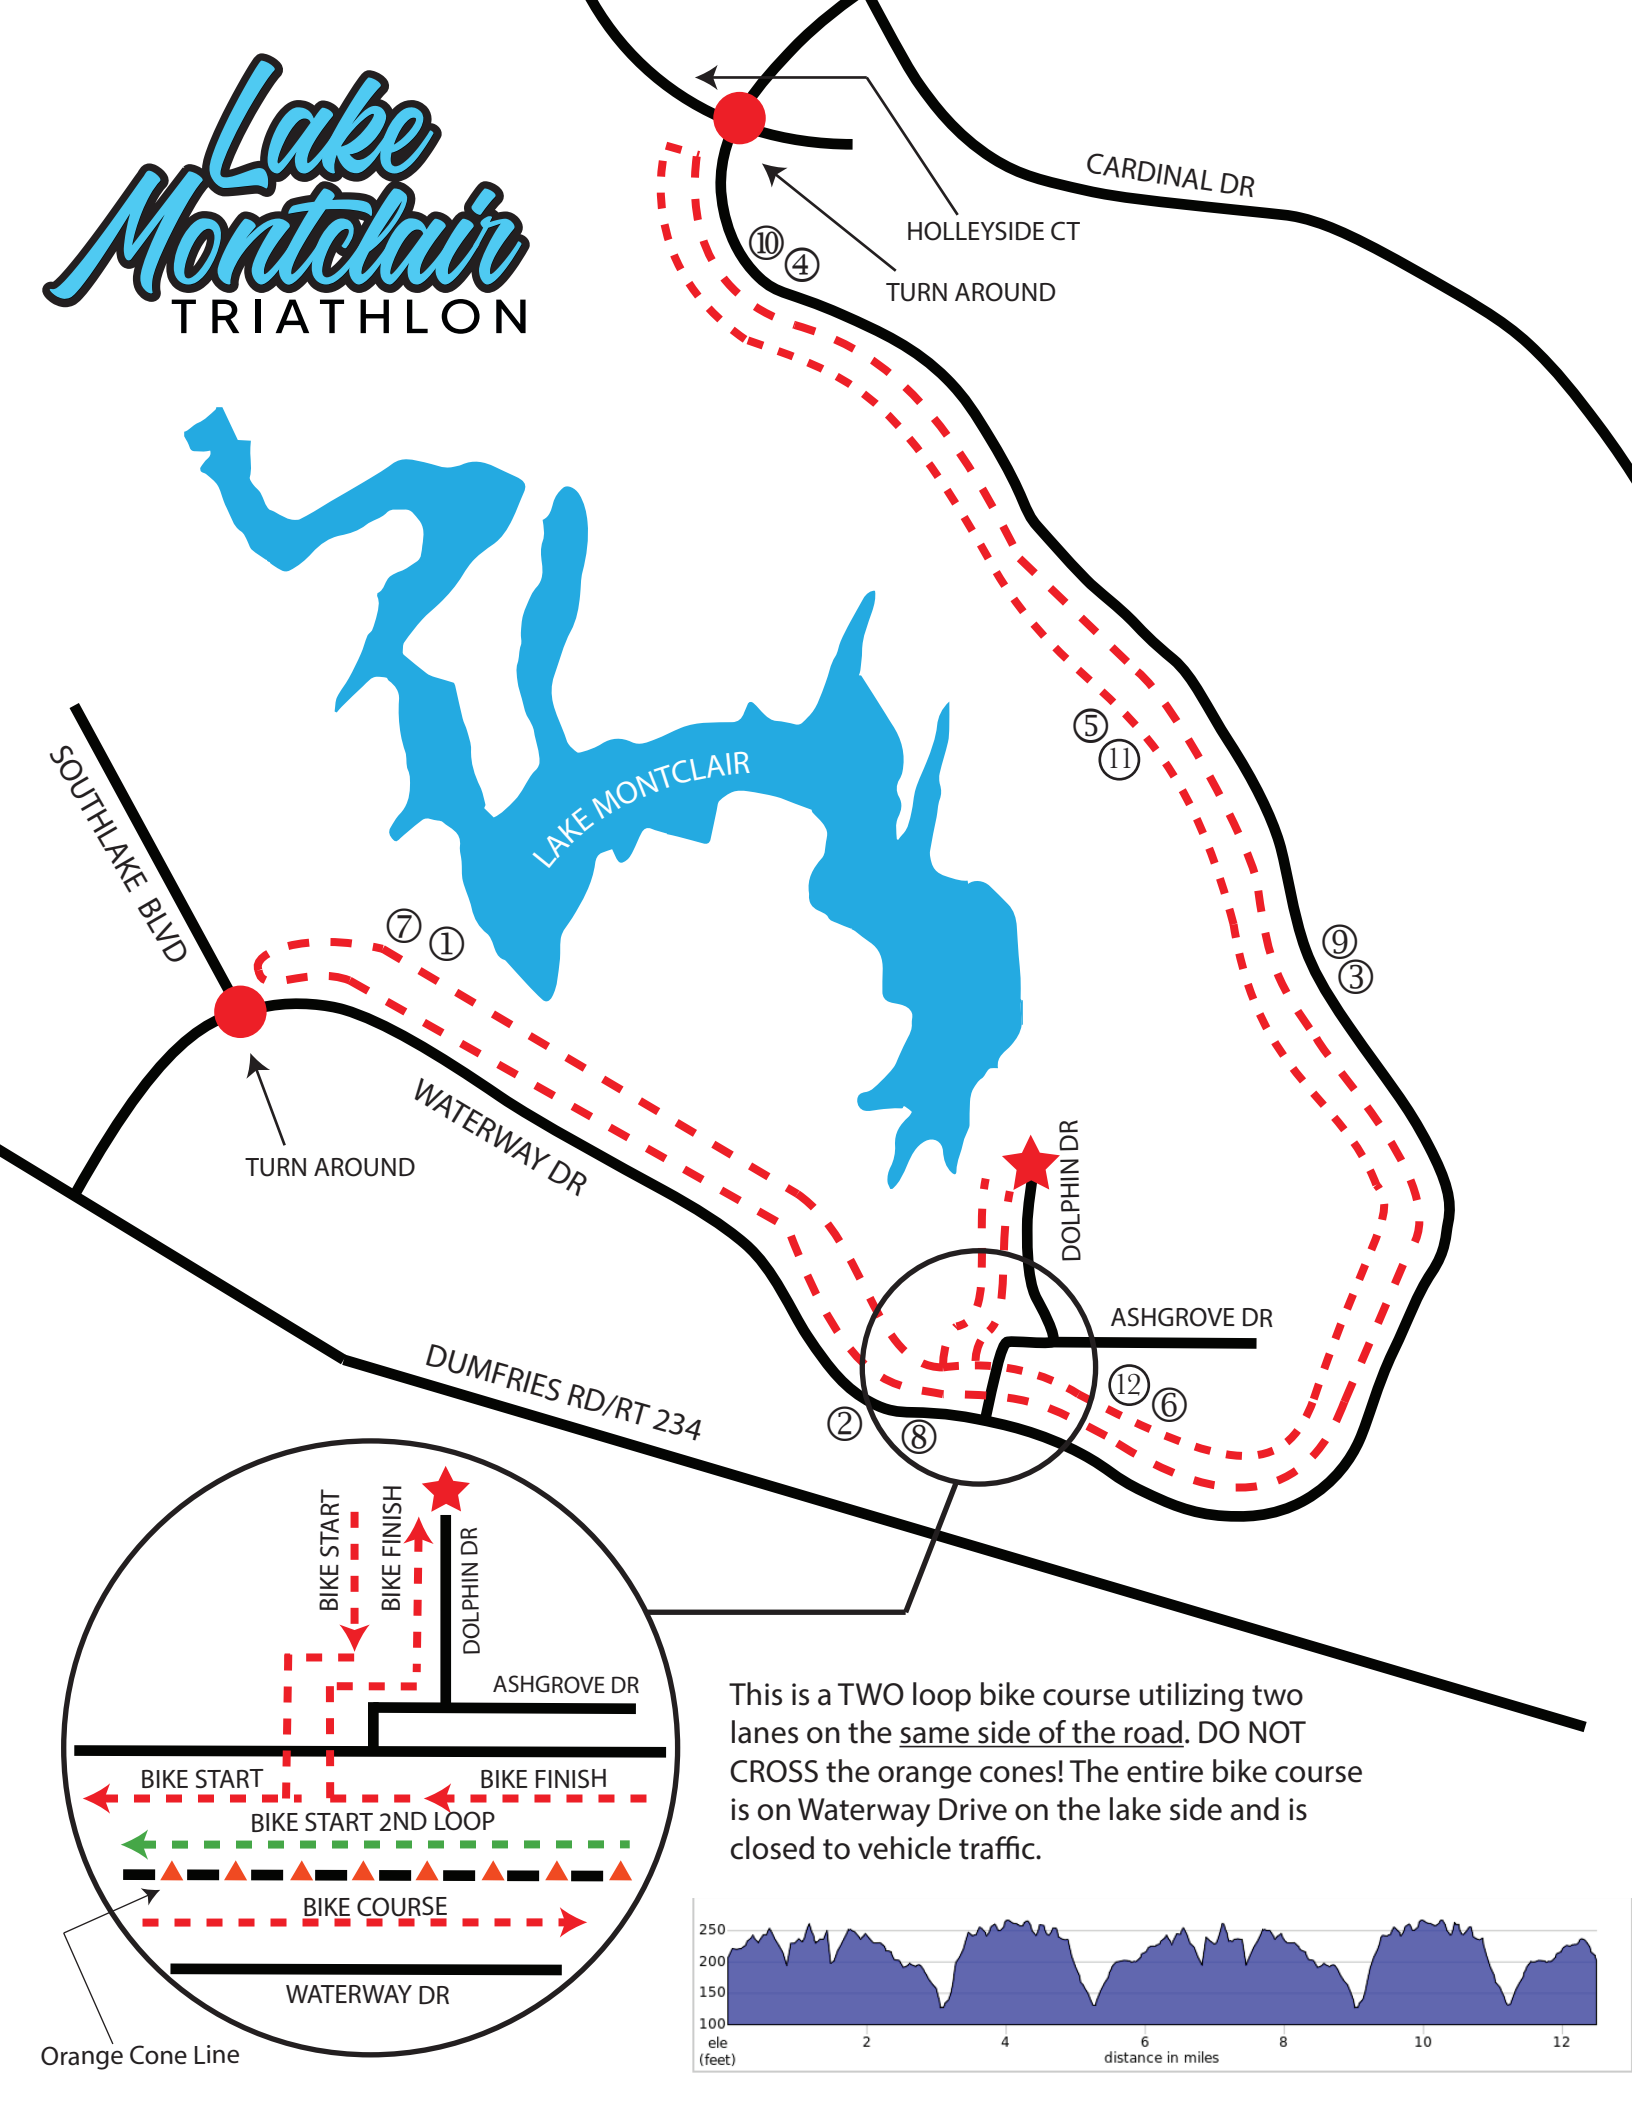

Lake Montclair TRIATHLON

This is a TWO loop bike course utilizing two lanes on the same side of the road. **DO NOT CROSS** the orange cones! The entire bike course is on Waterway Drive on the lake side and is closed to vehicle traffic.

Orange Cone Line