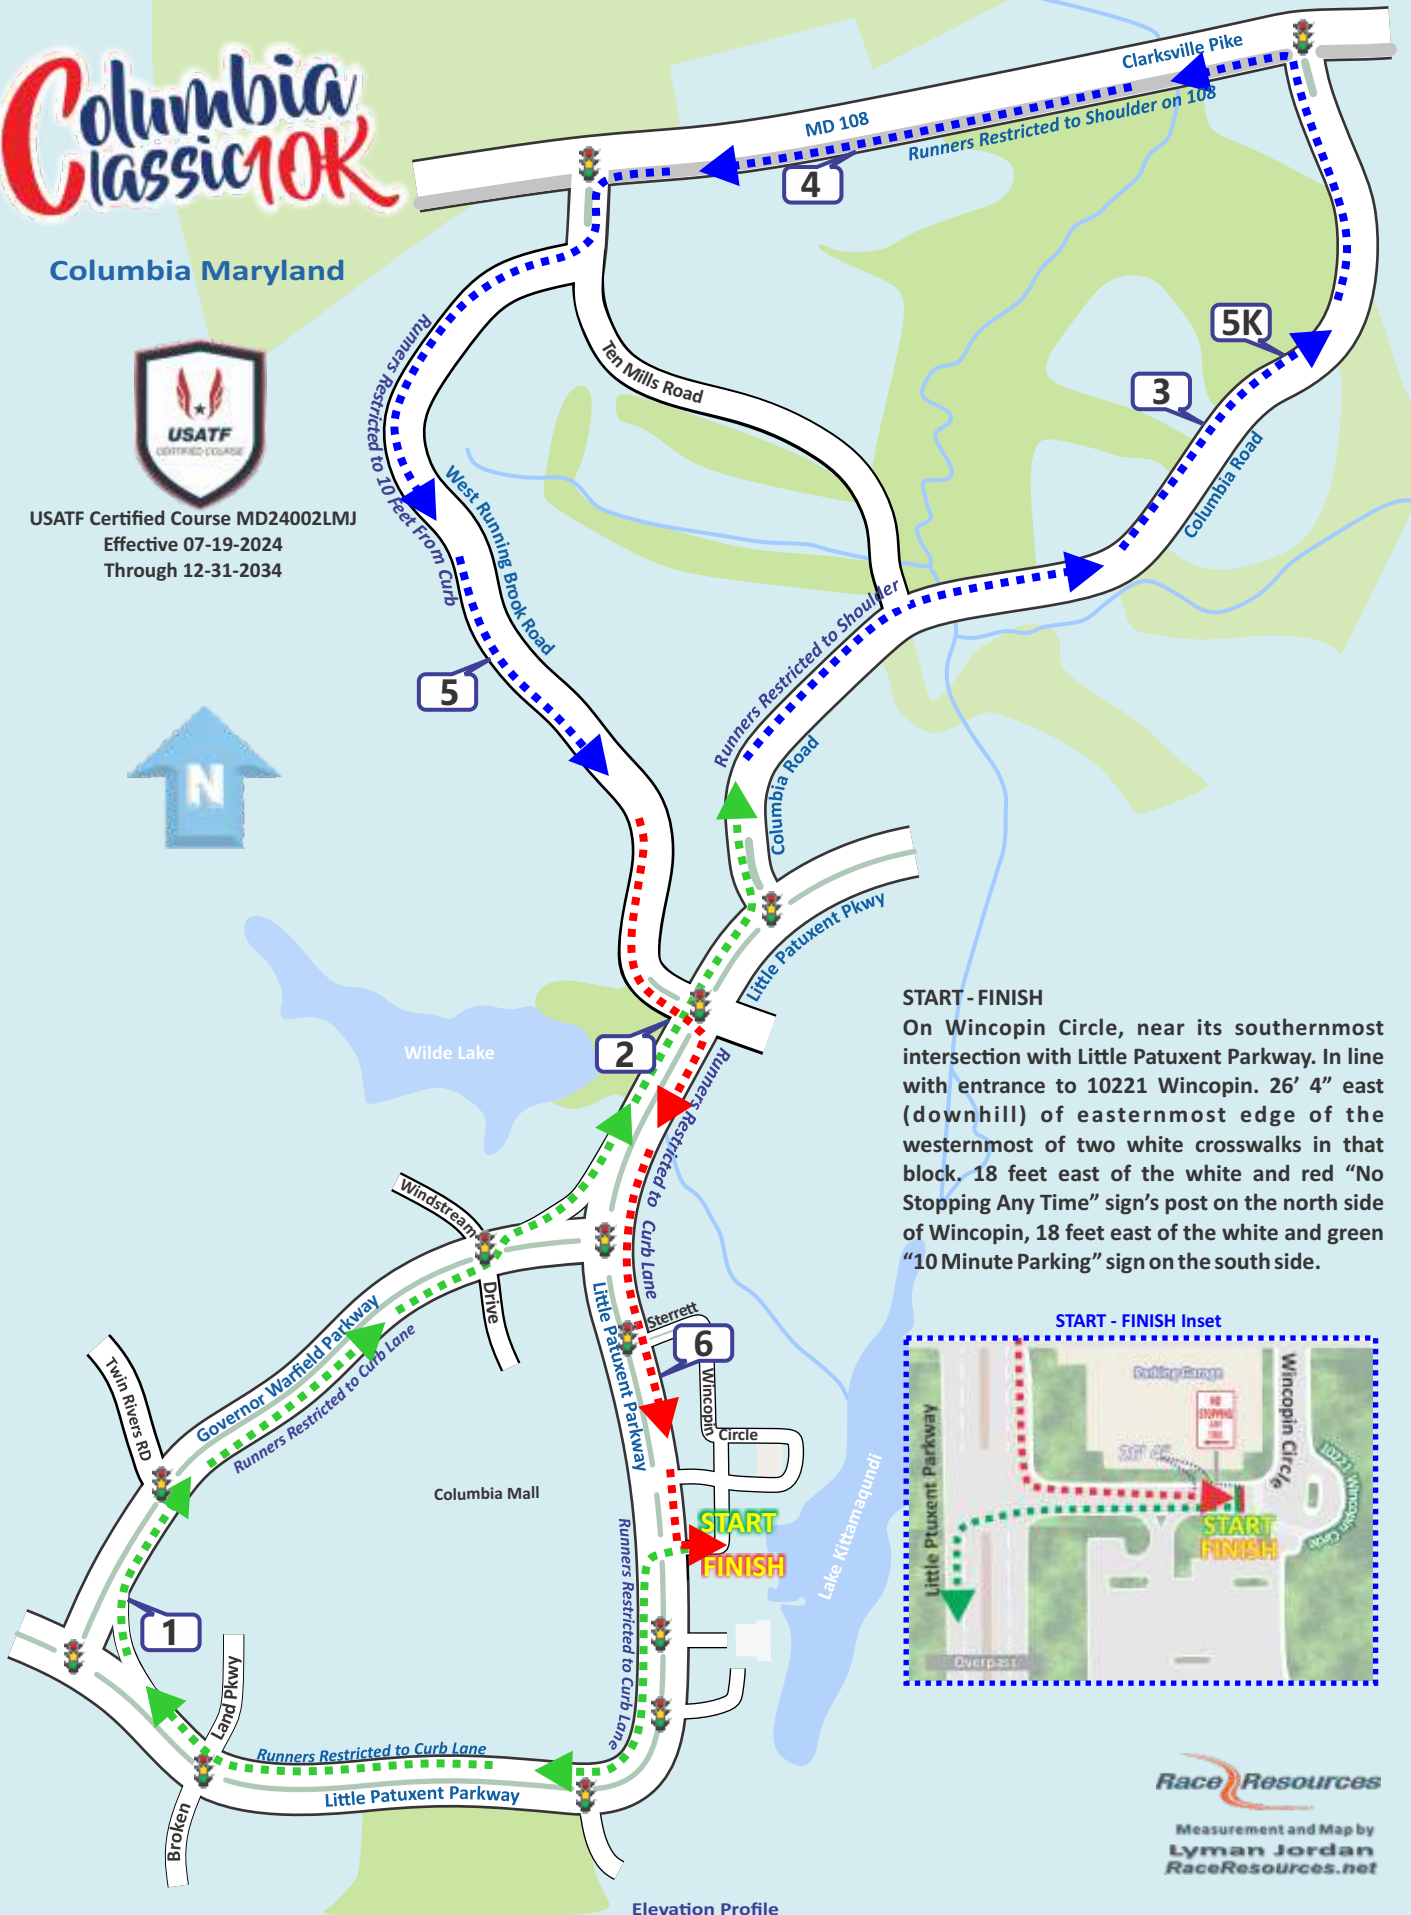

# Columbia Classic 10K

Columbia Maryland

USATF Certified Course MD24002LMJ  
Effective 07-19-2024  
Through 12-31-2034

### START - FINISH

On Wincopin Circle, near its southernmost intersection with Little Patuxent Parkway. In line with entrance to 10221 Wincopin. 26' 4" east (downhill) of easternmost edge of the westernmost of two white crosswalks in that block. 18 feet east of the white and red "No Stopping Any Time" sign's post on the north side of Wincopin, 18 feet east of the white and green "10 Minute Parking" sign on the south side.

### START - FINISH Inset

Elevation Profile

**Race Resources**

Measurement and Map by  
**Lyman Jordan**  
RaceResources.net